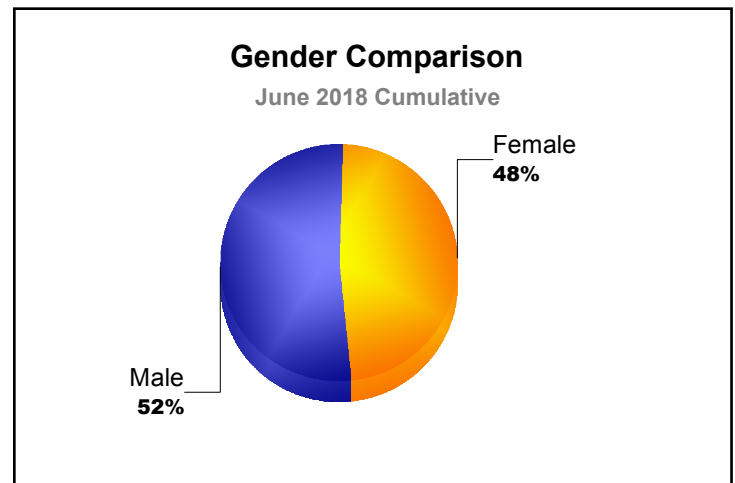

Year	New Clubs	Dropped Clubs	Gain/ Loss Clubs	New Members	Charter Members	Reinstate Members	Transfer Members	Total Member Added	Total Members Dropped	Gain/ Loss Members
2013-2014	0	0	0	52	0	2	5	59	-92	-33
2014-2015	0	0	0	44	0	3	4	51	-59	-8
2015-2016	0	0	0	45	0	1	2	48	-66	-18
2016-2017	0	-3	-3	48	0	1	2	51	-103	-52
2017-2018	0	-1	-1	24	0	2	3	29	-71	-42
Average	0	-1	-1	43	0	2	3	48	-78	-31