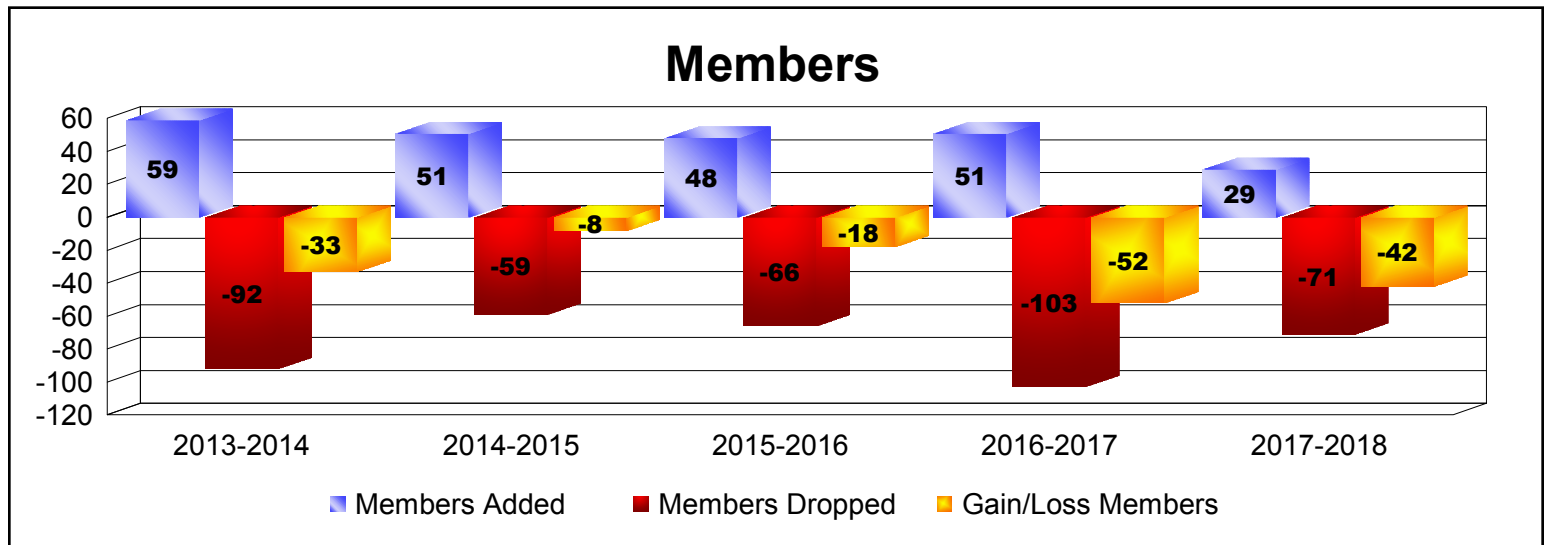

Year	New Clubs	Dropped Clubs	Gain/ Loss Clubs	New Members	Charter Members	Reinstate Members	Transfer Members	Total Member Added	Total Members Dropped	Gain/ Loss Members
2013-2014	0	0	0	52	0	2	5	59	-92	-33
2014-2015	0	0	0	44	0	3	4	51	-59	-8
2015-2016	0	0	0	45	0	1	2	48	-66	-18
2016-2017	0	-3	-3	48	0	1	2	51	-103	-52
2017-2018	0	-1	-1	24	0	2	3	29	-71	-42
Average	0	-1	-1	43	0	2	3	48	-78	-31

Year	New Clubs	Dropped Clubs	Gain/ Loss Clubs	New Members	Charter Members	Reinstate Members	Transfer Members	Total Member Added	Total Members Dropped	Gain/ Loss Members
2013-2014	0	-4	-4	95	1	8	12	116	-167	-51
2014-2015	0	-3	-3	100	0	5	17	122	-178	-56
2015-2016	0	-3	-3	99	2	10	15	126	-155	-29
2016-2017	0	-1	-1	102	0	5	20	127	-130	-3
2017-2018	0	-2	-2	94	0	3	11	108	-178	-70
Average	0	-3	-3	98	1	6	15	120	-162	-42