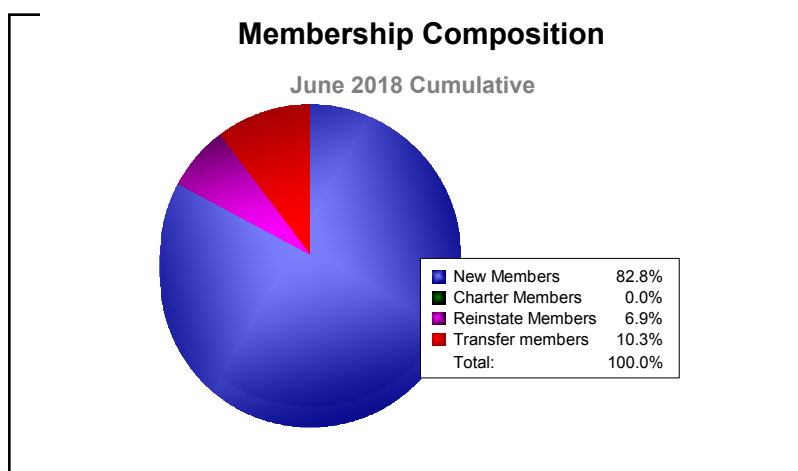

Year	New Clubs	Dropped Clubs	Gain/ Loss Clubs	New Members	Charter Members	Reinstate Members	Transfer Members	Total Member Added	Total Members Dropped	Gain/ Loss Members
2013-2014	0	0	0	52	0	2	5	59	-92	-33
2014-2015	0	0	0	44	0	3	4	51	-59	-8
2015-2016	0	0	0	45	0	1	2	48	-66	-18
2016-2017	0	-3	-3	48	0	1	2	51	-103	-52
2017-2018	0	-1	-1	24	0	2	3	29	-71	-42
Average	0	-1	-1	43	0	2	3	48	-78	-31

Year	New Clubs	Dropped Clubs	Gain/ Loss Clubs	New Members	Charter Members	Reinstate Members	Transfer Members	Total Member Added	Total Members Dropped	Gain/ Loss Members
2013-2014	0	-4	-4	95	1	8	12	116	-167	-51
2014-2015	0	-3	-3	100	0	5	17	122	-178	-56
2015-2016	0	-3	-3	99	2	10	15	126	-155	-29
2016-2017	0	-1	-1	102	0	5	20	127	-130	-3
2017-2018	0	-2	-2	94	0	3	11	108	-178	-70
Average	0	-3	-3	98	1	6	15	120	-162	-42