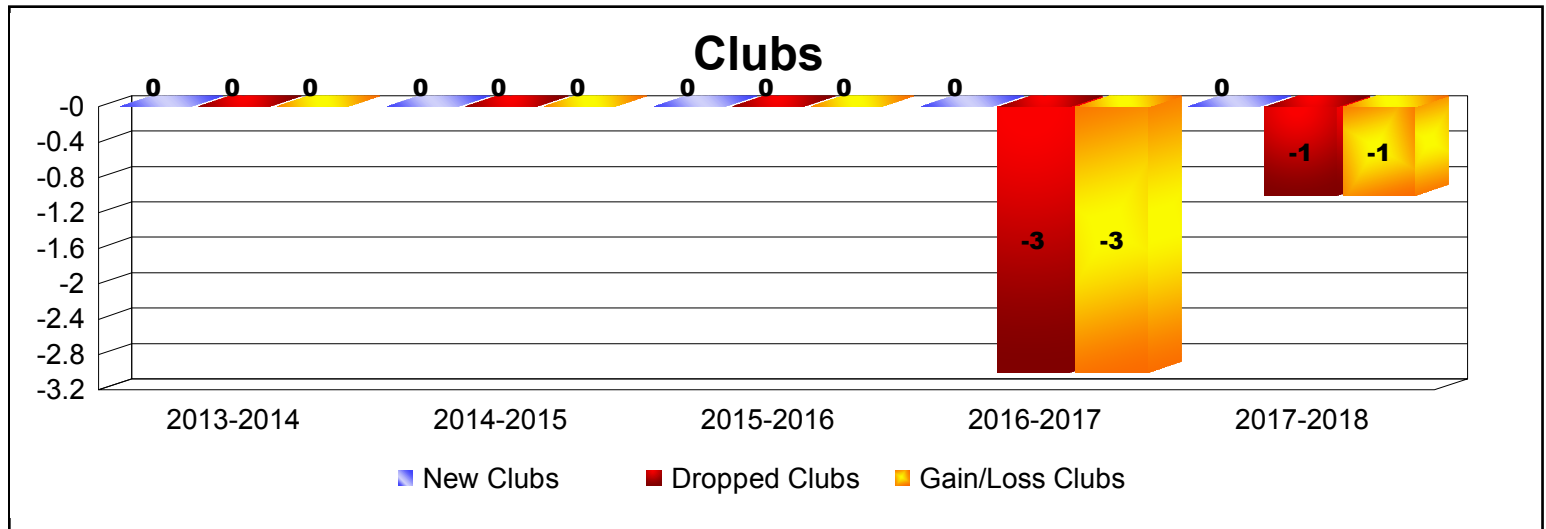

Year	New Clubs	Dropped Clubs	Gain/ Loss Clubs	New Members	Charter Members	Reinstate Members	Transfer Members	Total Member Added	Total Members Dropped	Gain/ Loss Members
2013-2014	0	0	0	52	0	2	5	59	-92	-33
2014-2015	0	0	0	44	0	3	4	51	-59	-8
2015-2016	0	0	0	45	0	1	2	48	-66	-18
2016-2017	0	-3	-3	48	0	1	2	51	-103	-52
2017-2018	0	-1	-1	24	0	2	3	29	-71	-42
Average	0	-1	-1	43	0	2	3	48	-78	-31

Year	New Clubs	Dropped Clubs	Gain/ Loss Clubs	New Members	Charter Members	Reinstate Members	Transfer Members	Total Member Added	Total Members Dropped	Gain/ Loss Members
2013-2014	0	-4	-4	95	1	8	12	116	-167	-51
2014-2015	0	-3	-3	100	0	5	17	122	-178	-56
2015-2016	0	-3	-3	99	2	10	15	126	-155	-29
2016-2017	0	-1	-1	102	0	5	20	127	-130	-3
2017-2018	0	-2	-2	94	0	3	11	108	-178	-70
Average	0	-3	-3	98	1	6	15	120	-162	-42